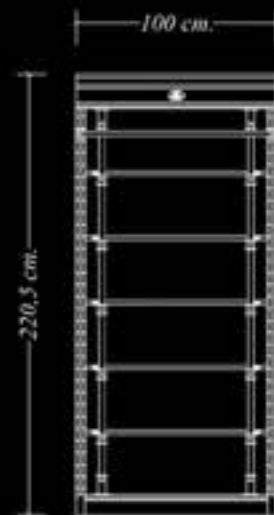

862 Crf Smw Bookcase
Raw Material: Oak Veneer & Brass Coating Metals
H: 220 cm D: 33 cm W: 100 cm
Available with different colours.

THE WO

Top View