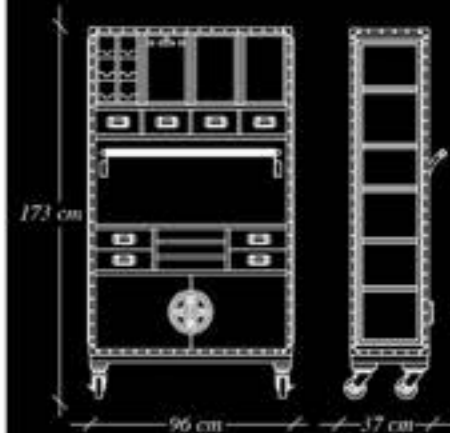

SHERWOOD

*Designing for Functionality
with a Distinctive Style ....*

608 LT. LITTLE CUPBOARD

*You can use these three cupboards as a bar, nightstand or bookcase
designed by SHERWOOD*