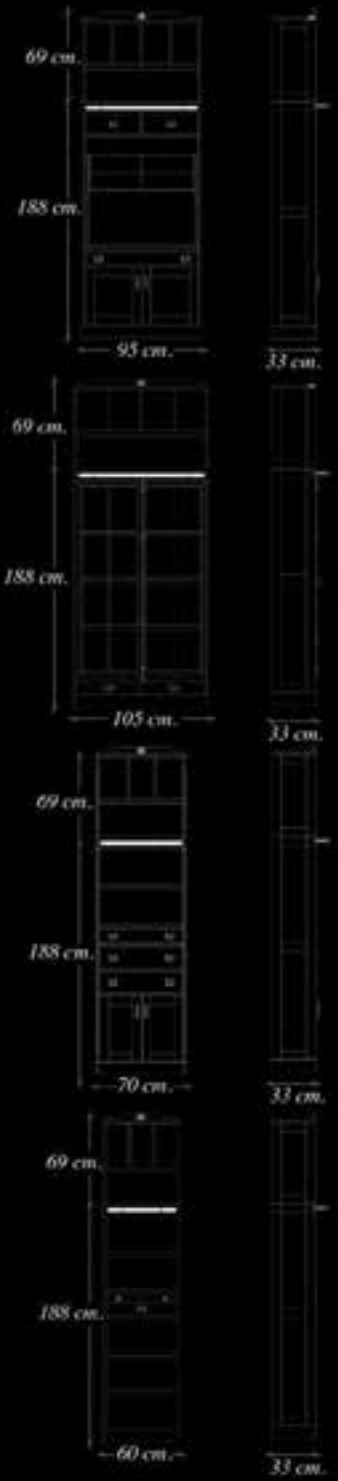

222
B SHERWOOD
STAIRS