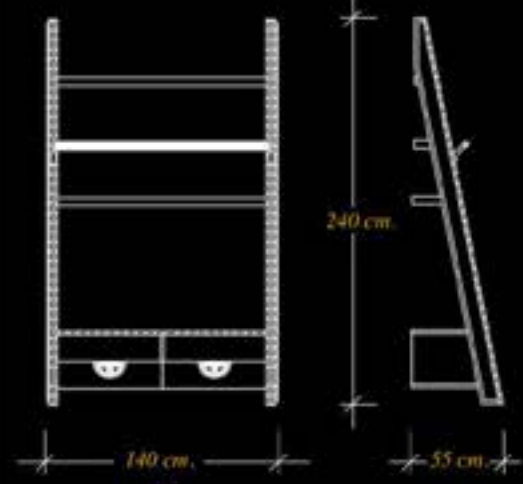

625 Lt. Stp Bookcase 90 cm
Raw Material : Canadian Poplar
H: 240 cm
D: 64 cm W: 90 cm
The Edges are Iron

624 LT. STP BOOKCASE 140CM

Front and side view of the LT. STP BOOKCASE 624