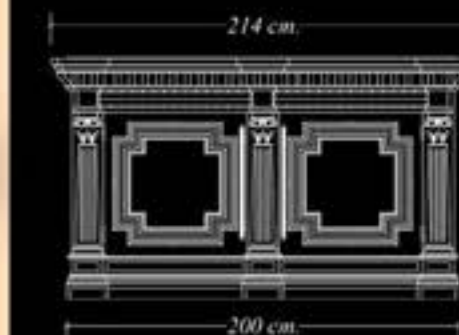

"The two operations of our understanding, intuition and deduction, on which alone we have said we must rely in the acquisition of knowledge.."

René Descartes

456 C Dsc Console
Partial Perspective View

454 C DSC CONSOLE

Front View

SHERWOOD

Solid Wood console and its decorative brass shutters for exclusive work experience and make you feel better..