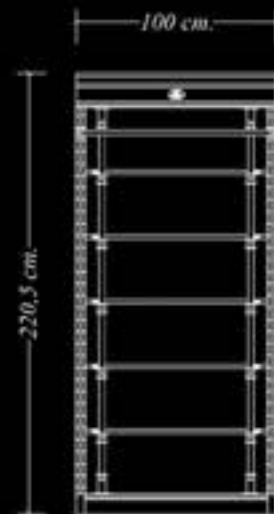

SHERWOOD

862 CRF SMW BOOKCASE

862 CRF SMW
BOOKCASE

862 Crf Smw Bookcase
Raw Material: Oak Veneer & Brass Coating Metals
H: 220 cm D: 33 cm W: 100 cm
Available with different colours.

THE WO

Top View

Front View

Side View