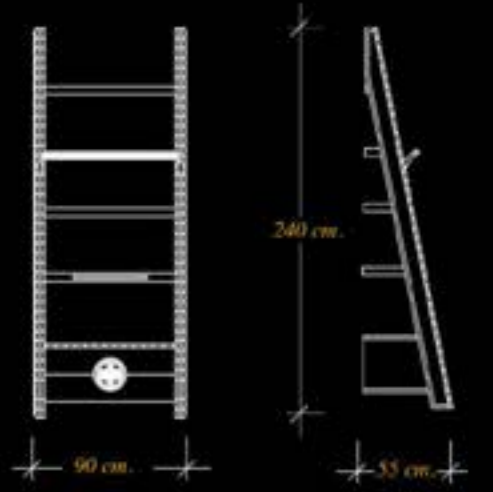

625 LT. STP BOOKCASE 90 CM

625 Lt. Stp Bookcase 90 cm
Raw Material : Canadian Poplar
H: 240 cm
D: 64 cm W: 90 cm
The Edges are Iron

Perspective of 609 LEATHER TOP

624 LT. STP BOOKCASE 140CM

Front and side view of the LT. STP BOOKCASE 624