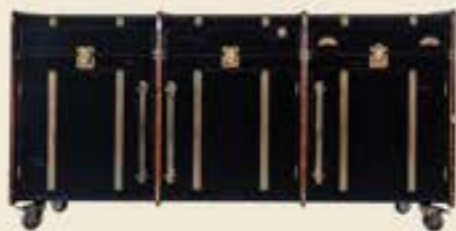

77005 Crf Prt Console
Raw Material :Mdf, Solid Wood and
Brass Details
H: 101 cm D: 48 cm W: 200 cm