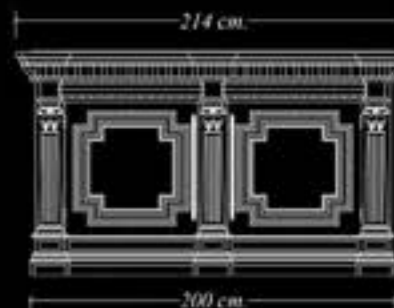

Top View

Front View

Side View

1731 ZZZZ. K Hmng
Armchair.
Genuine Leather and
Solid Wood.
H: 108 cm, D: 63 cm,
W: 66 cm

"If... it is not in my power to arrive at the knowledge of any truth, I may at least do what is in my power, namely, suspend judgement ..."