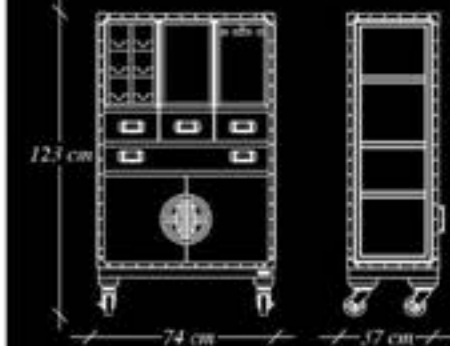

SHERWOOD

*Designing for Functionality
with a Distinctive Style ....*

608 LT. LITTLE CUPBOARD

*You can use these three cupboards as a bar, nightstand or bookcase
designed by SHERWOOD*