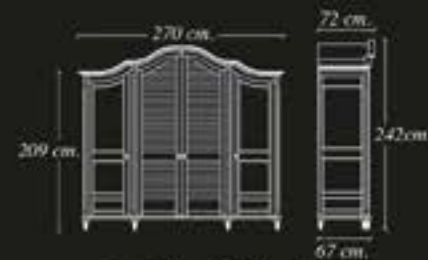

1408 Yat. Fld Wardrobe