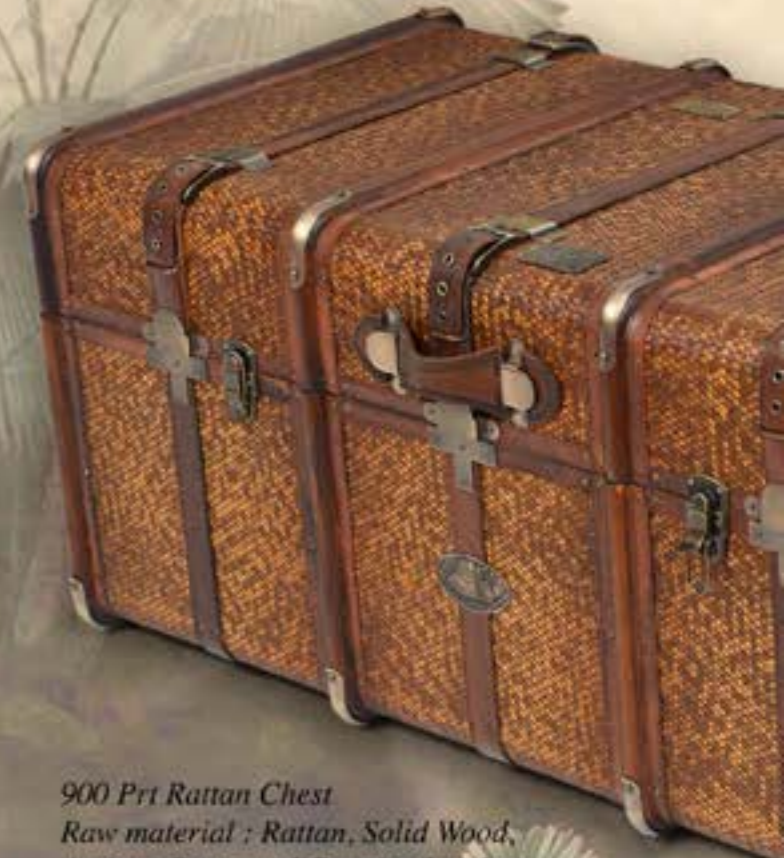

900 PRT Rattan Chest
Raw material : Rattan, Solid Wood,
Antique Brass and Genuine Leather.
H: 51cm D: 59 cm W: 110 cm