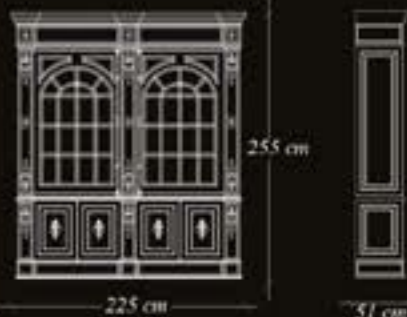

418 C LN OFFICE TABLE

418 C Ln Office Table. Raw Material : Solid Oak Wood and Mdf
H: 78 cm D: 99 cm W: 244 cm

black nobility