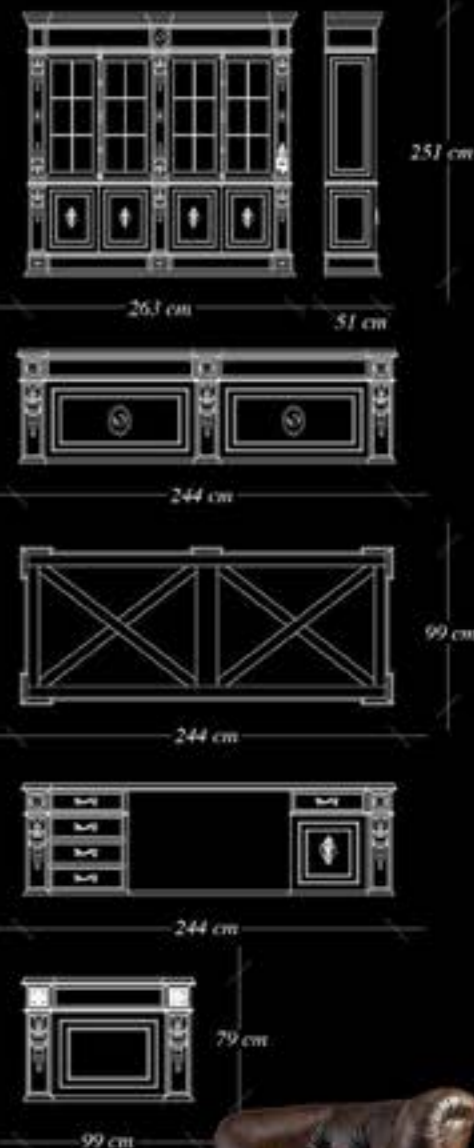

416 C Ln Domme
Buffet 1 Door.
Raw Material :
Solid Oak wood
and Mdf
H: 251cm
D: 56 cm
W: 126 cm