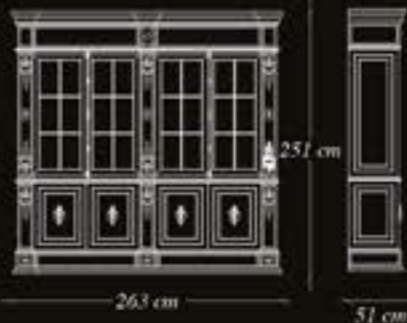

418 C LN OFFICE TABLE

418 C Ln Office Table. Raw Material : Solid Oak Wood and Mdf
H: 78 cm D: 99 cm W: 244 cm

black nobility