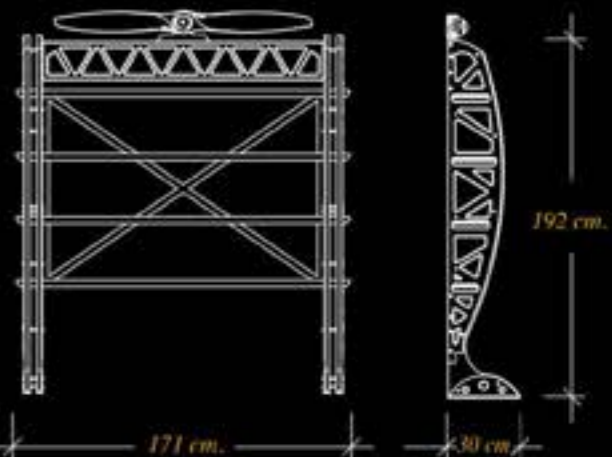

834 CRF AIR FORCE BOOKCASE