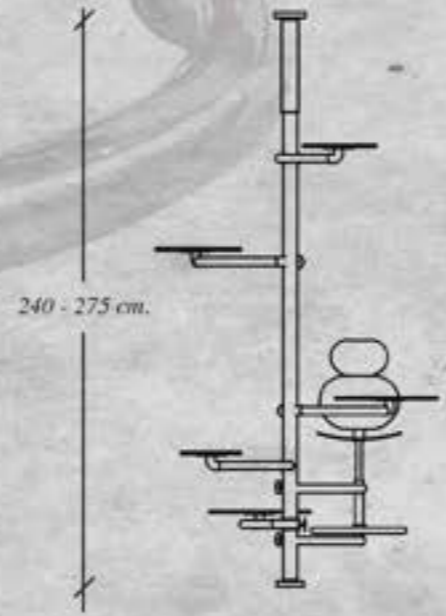

84 cm.

58 cm.

170 cm.

SHERWOOD

LT. STRIP PIPE

631 LT. STRIP PIPE
*We put all in one
design by SHERWOOD*

CARRY MAX KG: 90 KG

Detail view of chair part