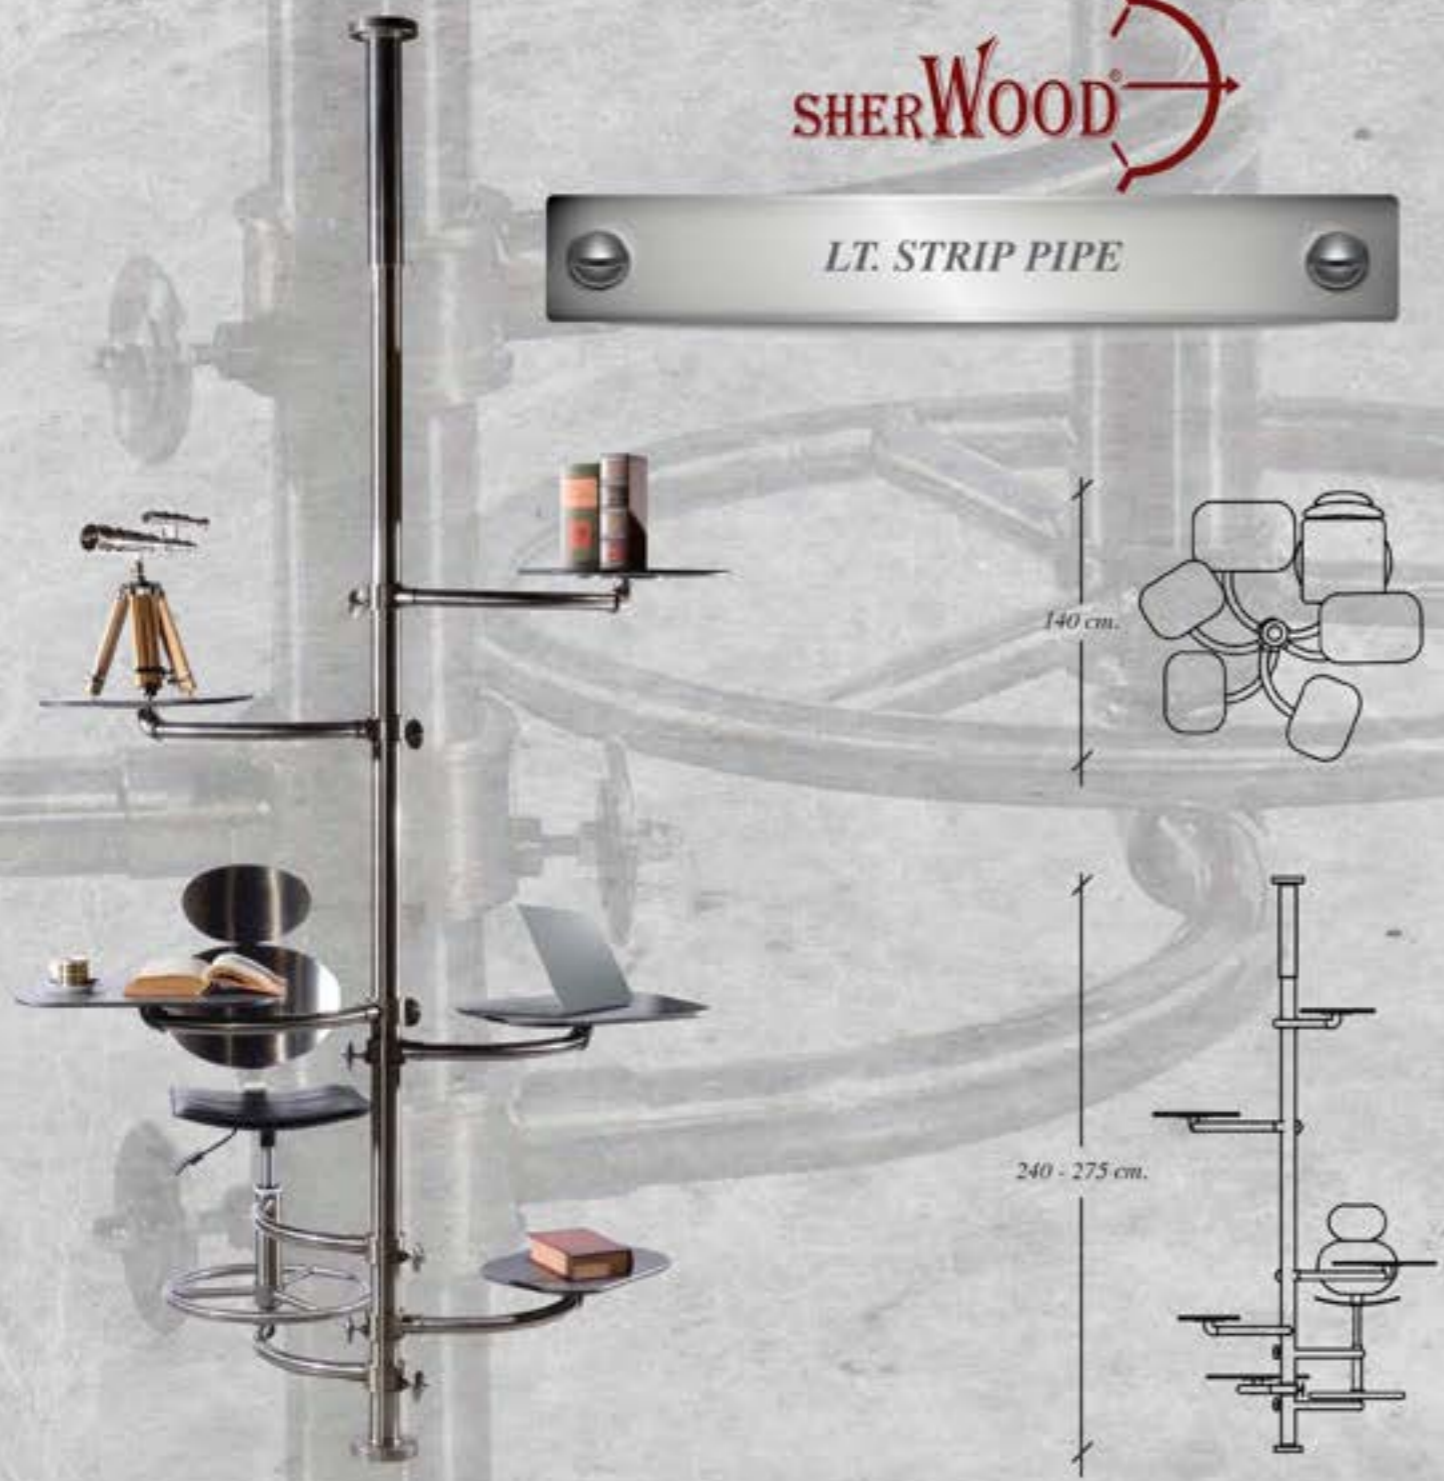

84 cm.

58 cm.

170 cm.

SHERWOOD

LT. STRIP PIPE

631 LT. STRIP PIPE
*We put all in one
design by SHERWOOD*

CARRY MAX KG: 90 KG

Detail view of chair part