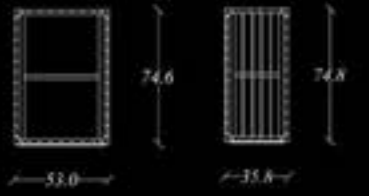

628 LT. SMALL MODULE WITH METAL ELEMENTS