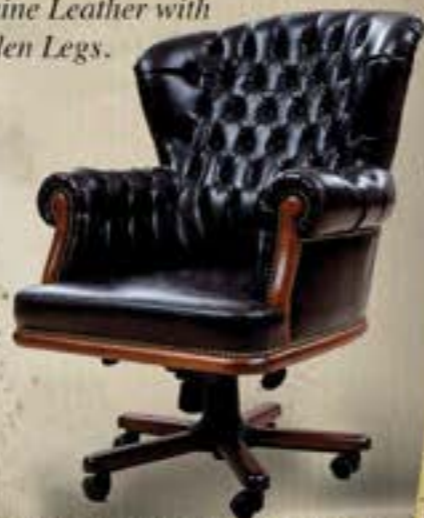

Secret Bar Cabinet

Carved Solid Wood Columns.

"The reading of all good books is like a conversation with the finest minds of past centuries."

René Descartes

SHERWOOD

SHERWOOD

1207 ZZZZ. K BS Boss Chair
Genuine Leather with
Wooden Legs.